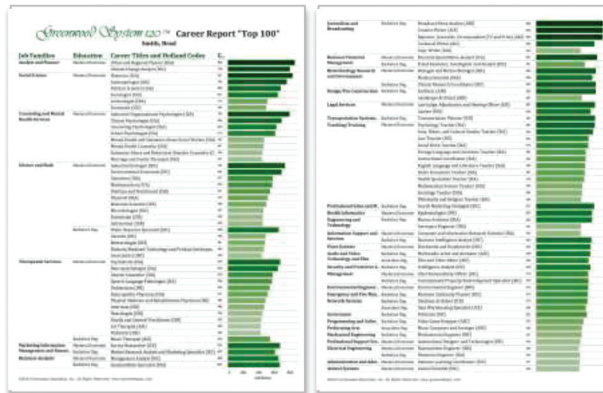

School Administrators are Saying ...

The Greenwood System 120™ provides the students and college counselors with the information they need to make important decisions about classes, internships and college. The results are amazingly accurate and powerful.

— Head of School, CA

The GS 120™ gives our kids focus and direction. Having a career direction has increased their drive and made them grittier.

— Head of School, ID

Morgan Guidance Services

Career Counseling with the Greenwood System 120™

Elaine@MorganGuidance.com

Contact us Today at 407.636.1004 to Learn More About Career Counseling