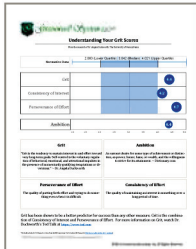

The Greenwood System 120™

The Preeminent Online Career and College Guidance Tool

- Teaches students about themselves and identifies their long-term career interests and academic goals.
- Gives students research-proven, valid and reliable information to help them make important educational and life decisions.
- Uses online testing and big-data analysis to find each student's best career matches.
- Gives students the information they need to:
  - Make smart education decisions
  - Target the right internships
  - Build a resume of relevant accomplishments
  - Set their sights on the RIGHT careers!

FOCUSING ON STUDENT SUCCESS

ABILITIES

Students' Top 10% Matches of all Careers!

Parents are Saying ...

Absolutely fantastic service. I'd highly recommend it to other parents and students. Exceptional in all respects and very informative.

— Parent of a Senior

Our kids had never thought much about those issues at all or had the topics introduced by anyone else. I think it was a real eye opener and thought / analysis expander for them!

— Parent of a Senior and a College Student

School Administrators are Saying ...

The Greenwood System 120™ provides the students and college counselors with the information they need to make important decisions about classes, internships and college. The results are amazingly accurate and powerful.

— Head of School, CA

The GS 120™ gives our kids focus and direction. Having a career direction has increased their drive and made them grittier.

— Head of School, ID

Morgan Guidance Services

Career Counseling with the Greenwood System 120™

Elaine@MorganGuidance.com

Contact us Today at 407.636.1004 to Learn More About Career Counseling